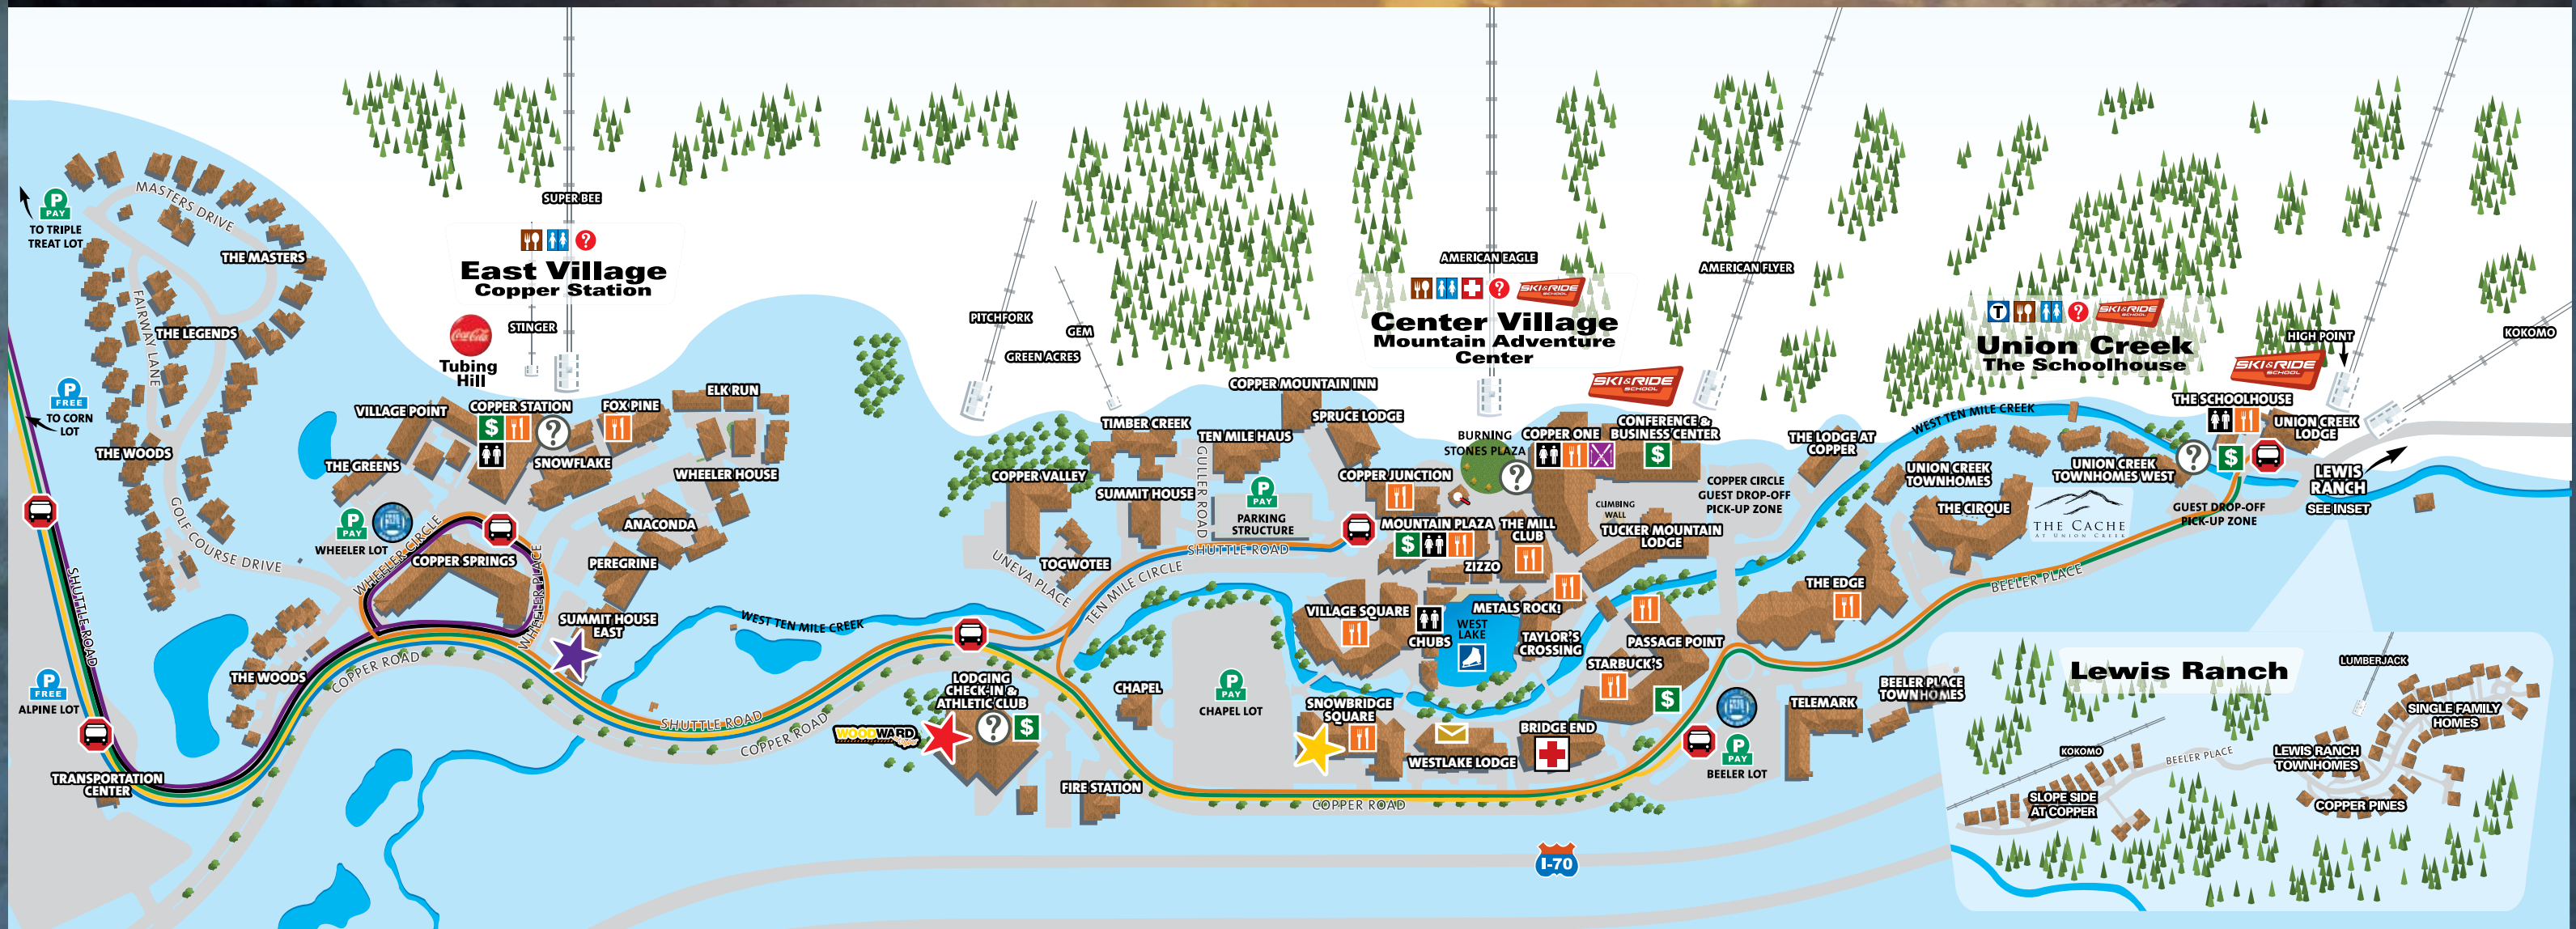

COPPER MOUNTAIN VILLAGE MAP

BUS ROUTES

GREEN EXPRESS ROUTE

Express route from Alpine and Corn Lots to Union Creek

- Easiest terrain
- All services available
- Ski & Ride School's kids programs
- Lifts served: High Point & Kokomo
- Runs in continuous loop

Express route from Corn Lot directly to East Village

- Intermediate & expert terrain
- All services available
- Lift served: Super Bee
- Tubing Hill
- Runs in continuous loop

BLUE EXPRESS ROUTE

Express route from Alpine Lot to The Village at Copper

- Intermediate terrain
- All services available
- Ski & Ride School adult programs
- Lifts served: American Eagle & Flyer
- Runs in continuous loop

YELLOW EXPRESS ROUTE

Express route from the Corn Lot to Passage Point

- Intermediate terrain
- All services available
- Lifts served: American Eagle & Flyer
- Runs in continuous loop

COPPER INTER-VILLAGE SHUTTLE

Inter-Village Shuttle makes all stops within Copper

- East Village
- Athletic Club/ Lodging Check-in
- The Village at Copper
- Passage Point
- Union Creek
- This route does not include stops at the Alpine or Corn Lots